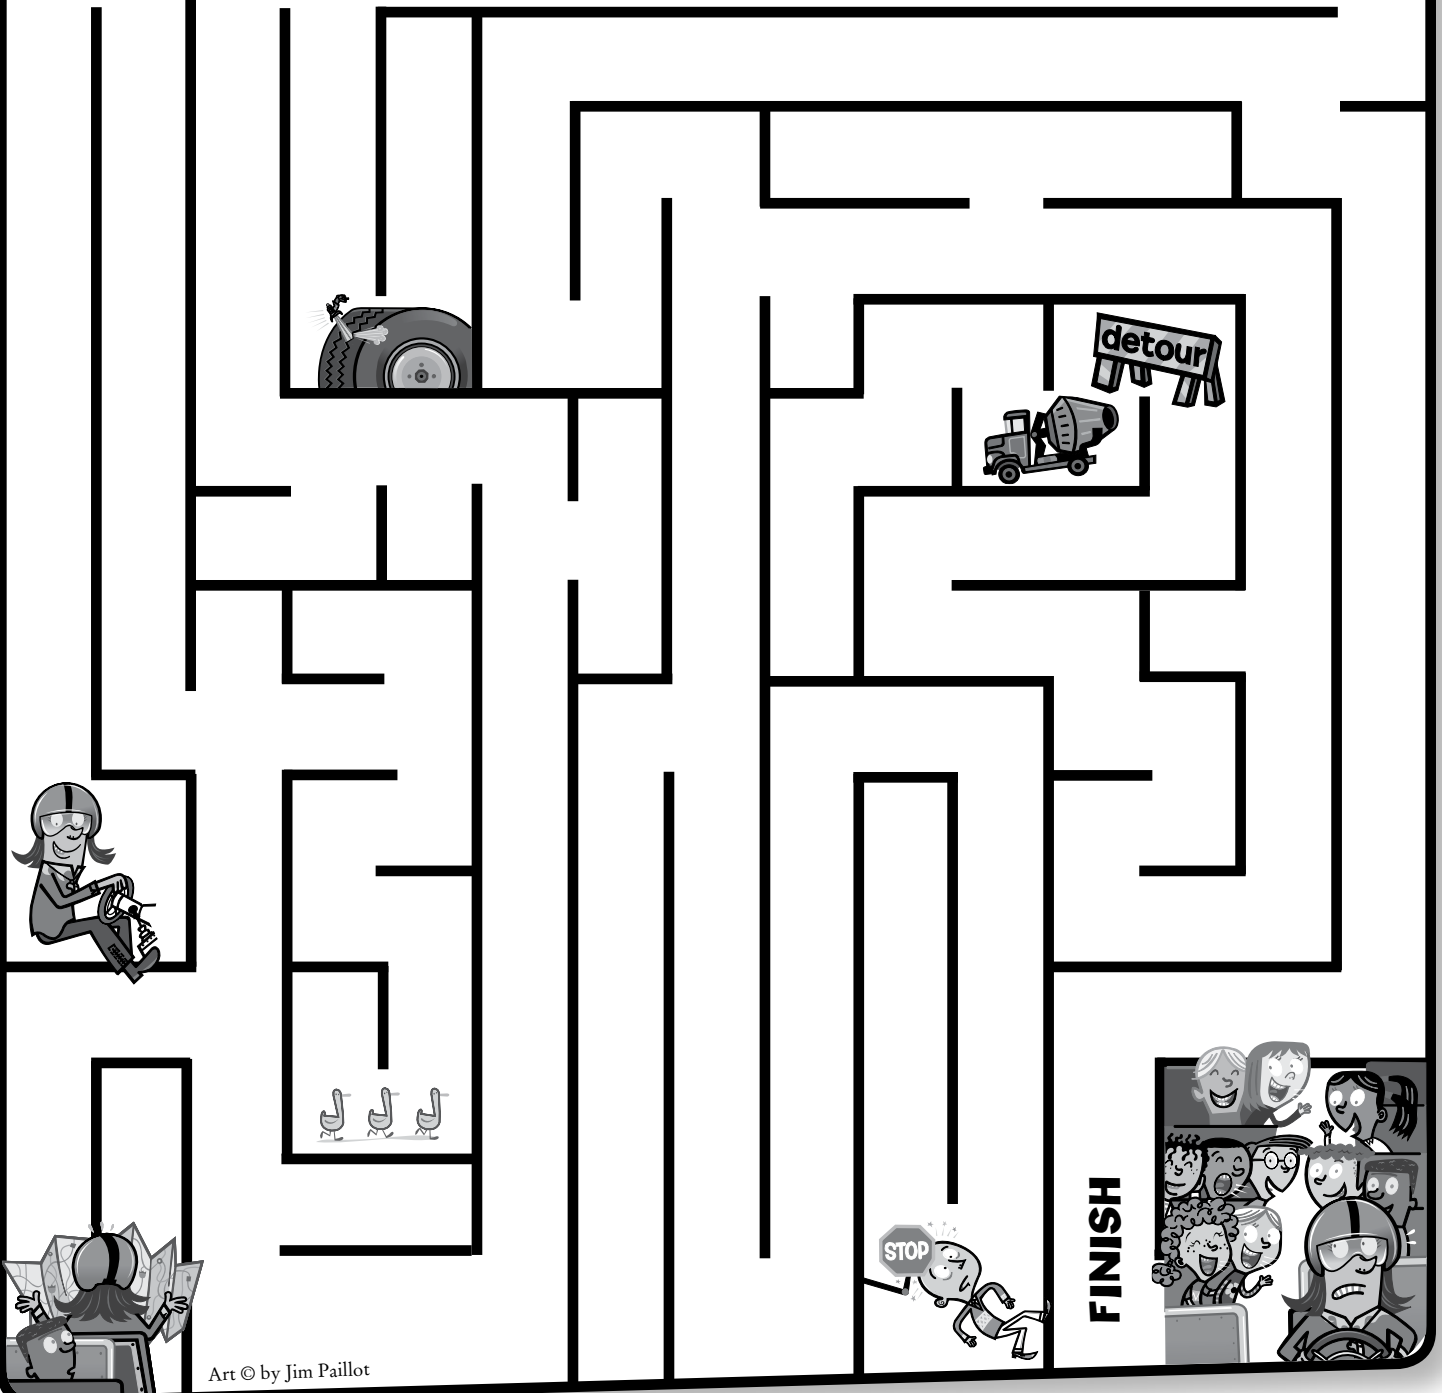

My WeirD School

Directions: Help A.J. and the kids survive their weird bus ride with Mrs. Kormel. Watch out for obstacles as you wind your way through the maze!

START

Art © by Jim Paillot